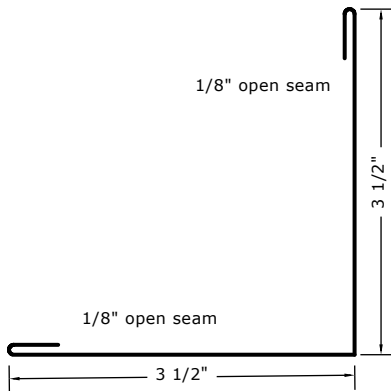

OUTSIDE CORNER