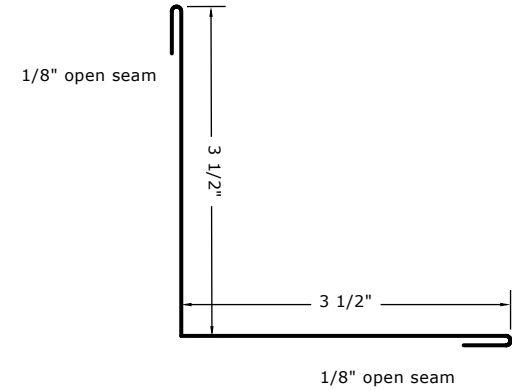

INSIDE CORNER