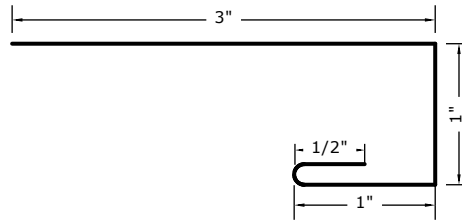

CMP FLUSH SOFFIT

J CHANNEL

OUTSIDE CORNER

NON VENTED ZEE