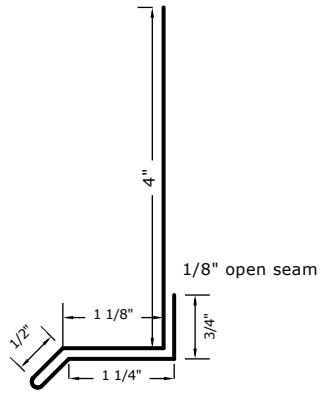

CMP FLUSH SOFFIT

SILL TRIM

J CHANNEL

INSIDE CORNER

OUTSIDE CORNER

NON VENTED ZEE

CMP FLUSH SOFFIT

SILL TRIM